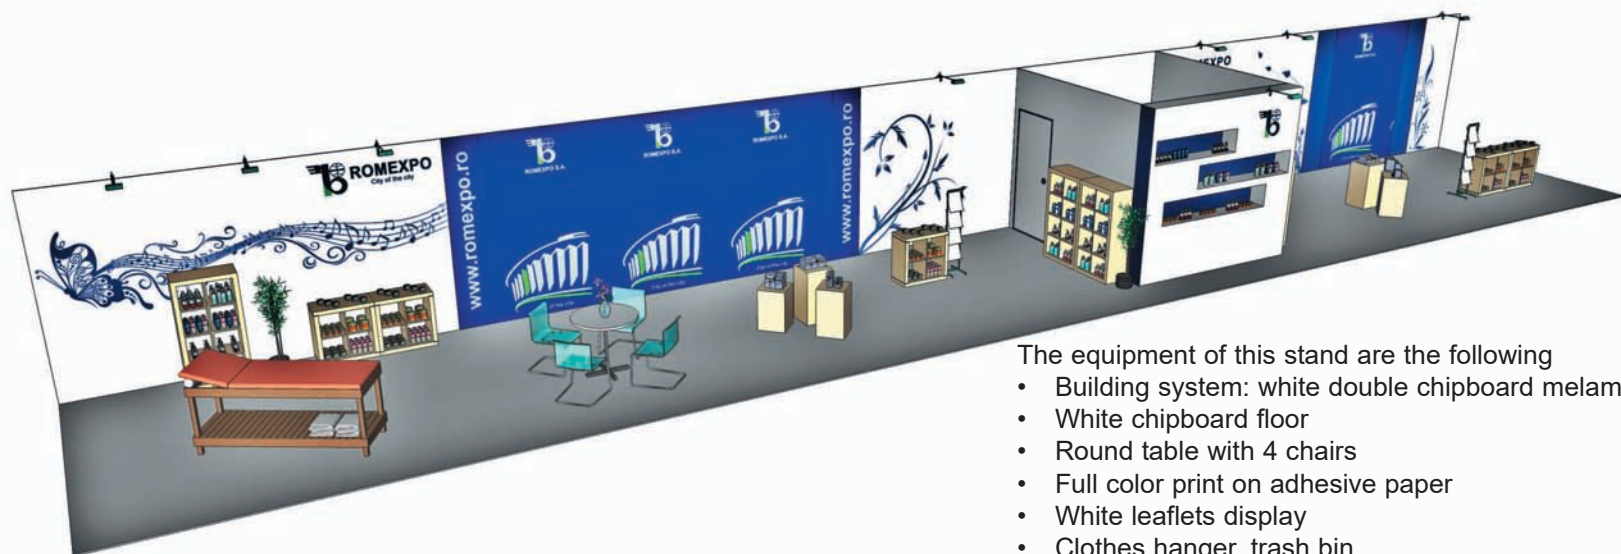

Cod: 01

Renting Indoor Standard Stand

- Walls on the outline (except the opened sides) from panels and modular structure (L panel = 1 m / H panel = 2,5 m / open H = 2,3 m)
- Carpet – one use only
- Fascia board with company name, on the open sides of the stand
- Electrical connection 230V/3kW.
- The stand also includes 1 sqm office (with 1 curtain, 1 panel, 1 clothes hanger).

Cod: 02

Renting Stand EXTRA

The equipment of this stand are the following:

- Walls on the outline (except the open sides) from panels and modular structure (L panou=1 m / H=3,5 m / H liber =2,3m)
- Single use carpet
- Office with folding door
- Table with 4 chairs
- Clothes hanger, trash bin
- Lighting system: spotlights
- Electrical connection 230V/3kW
- Full color print on adhesive paper

*) personalized offer depending on area

Cod: 05

Renting Stand PREMIUM

The equipment of this stand are the following

- Building system: white double chipboard melamine
- White chipboard floor
- Round table with 4 chairs
- Full color print on adhesive paper
- White leaflets display
- Clothes hanger, trash bin
- Ornamental plants
- Electrical connection 230V/3kW

*) personalized offer depending on area

Cod: 06

Renting Outdoor Standard Stand

- Walls on the outline, platform/stage, roof
- Carpet – one use only
- Fascia board with company name, on the main side of the booth
- Power panel 230V/3kW
- 1 table, 3 chairs, 1 garbage bin, 1 spotlights/4sqm, 1 plug
- The stand also includes 1 sqm office (with 1 curtain, 1 pannel, 1 clothes hanger)