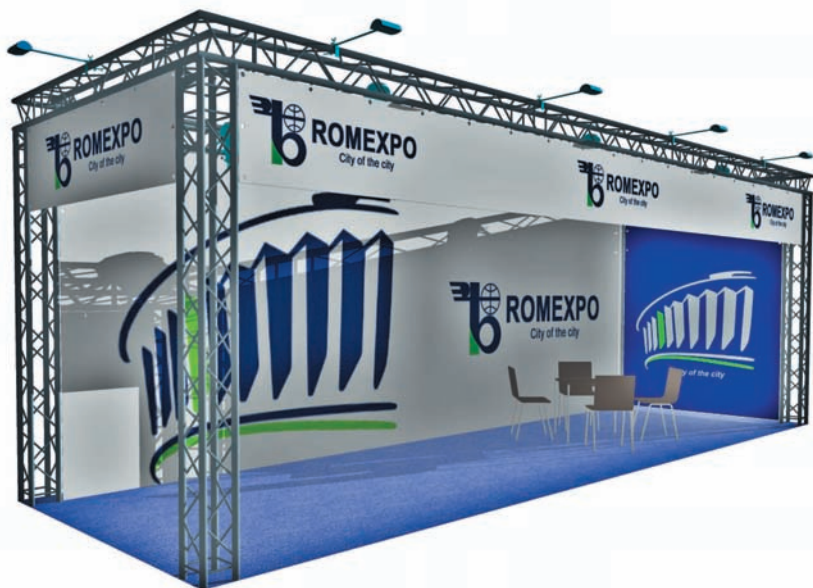

Cod: 03

Renting Stand ADVANTAGE

The equipment of this stand are the following:

- Building system: MSB modular structure
- Single use carpet
- Office with folding door
- Lighting system: reflectors
- Table with 4 chairs
- Clothes hanger, trash bin
- Graphics on the background banner
- Electrical connection 230V/3kW

*) personalized offer depending on area

Cod: 04