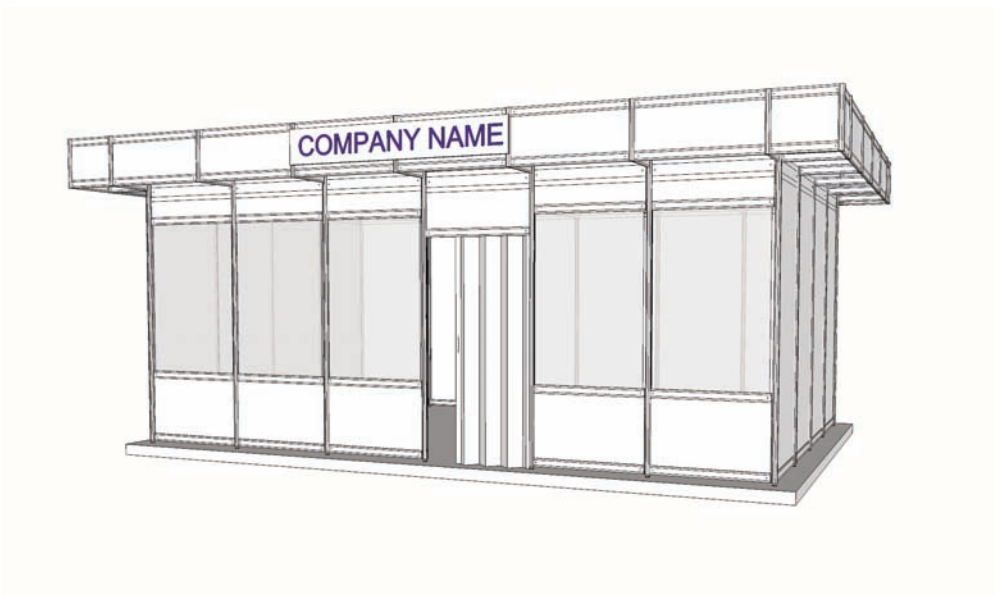

Cod: 01

Renting Indoor Standard Stand

- Walls on the outline (except the opened sides) from panels and modular structure (L panel = 1 m / H panel = 2,5 m / open H = 2,3 m)
- Carpet – one use only
- Fascia board with company name, on the open sides of the stand
- Electrical connection 230V/3kW.
- The stand also includes 1 sqm office (with 1 curtain, 1 panel, 1 clothes hanger).

Cod: 02

Renting Stand EXTRA

The equipment of this stand are the following:

- Walls on the outline (except the open sides) from panels and modular structure (L panou=1 m / H=3,5 m / H liber =2,3m)
- Single use carpet
- Office with folding door
- Table with 4 chairs
- Clothes hanger, trash bin
- Lighting system: spotlights
- Electrical connection 230V/3kW
- Full color print on adhesive paper

*) personalized offer depending on area

Cod: 05

Renting Stand PREMIUM

The equipment of this stand are the following

- Building system: white double chipboard melamine
- White chipboard floor
- Round table with 4 chairs
- Full color print on adhesive paper
- White leaflets display
- Clothes hanger, trash bin
- Ornamental plants
- Electrical connection 230V/3kW

*) personalized offer depending on area

Cod: 06

Renting Outdoor Standard Stand

- Walls on the outline, platform/stage, roof
- Carpet – one use only
- Fascia board with company name, on the main side of the booth
- Power panel 230V/3kW
- 1 table, 3 chairs, 1 garbage bin, 1 spotlights/4sqm, 1 plug
- The stand also includes 1 sqm office (with 1 curtain, 1 pannel, 1 clothes hanger)